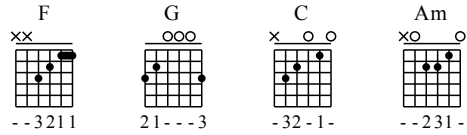

Knock You Down - C Key

GuitarTAB arranged by Handoyo

Buy full GuitarTab at : www.handoyomia.com

Moderate ♩ = 80

1

F G C Am F G Am

let ring - - - - -

TAB

1-1-1-1-3-3-3-3 | 0-0-0-0-0-0-0-0 | 1-1-1-1-3-3-3-3 | 0-0-0-0-0-0-0-0

2-2-2-2-0-0-0-0 | 1-1-1-1-1-1-1-1 | 2-2-2-2-0-0-0-0 | 2-2-2-2-0-0-0-0

3-3-3-3-3-3-3-3 | 3-3-3-3-0-0-0-0 | 3-3-3-3-3-3-3-3 | 0-0-0-0-0-0-0-0