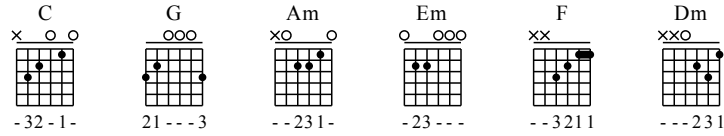

Ji De - C Major

GuitarTAB arranged by Handoyo

Website : www.handoyomia.com

Make a donation to get the complete GuitarTAB

Moderate ♩ = 65

Begin C G Am Em F Em

1

let ring

TAB

3 0 1 0 0 3 3 0 2 2 3 1 0 0 2 3 2 2 3 1 1 0 3

Dm G C G Am Em

4

let ring

1 0 0 1 1 3 0 1 0 0 3 3 3 1 0 0 1 3 0 2 2 3 3 3 2 0 0 0 2

F Em

7