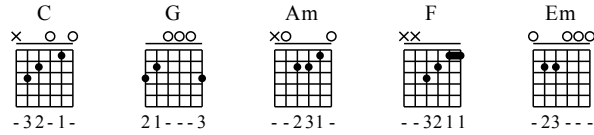

# Hong Dou - C Major

GuitarTAB arranged by Handoyo

Buy full GuitarTab at : [www.handoyomia.com](http://www.handoyomia.com)

Moderate ♩ = 60

1

C G Am F G C

let ring

TAB

0 3 3 3 1 0 1 0 2 0 0 1 0

0 3 3 1 2 2 0 2 0 0 2 0 1

3 3 0 2 3 3 0 0 2 3 3 0 3

3

C G Am F G C

let ring

TAB

0 3 3 3 1 0 1 1 0 0 2 3 1 3 X 1 3