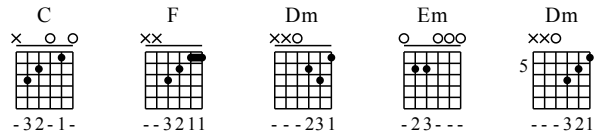

# Heal The World - C D E major

GuitarTAB arranged by Handoyo

Buy full GuitarTab at : [www.handoyomia.com](http://www.handoyomia.com)

Moderate ♩ = 80

1. C F C F C Dm

let ring

0 1 1 0 1 2 2 2 0 1 0 3 0 2 1 0 1 3 1 1 3 5 3 3 0 3 0