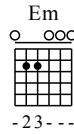

Haru Haru - by BigBang - G Major

GuitarTAB arranged by Handoyo

Website : www.handoyomia.com

Make a donation to get the complete GuitarTAB

Moderate ♩ = 120

Intro

between the : sign, repeat 3x
C

Make a donation to get the complete GuitarTAB
D Em

Musical notation for measures 1-4. Measure 1 is the Intro. Measure 2 contains a repeat sign. Measure 3 is a C chord. Measure 4 is a D chord. Below the staff is a guitar TAB with fret numbers: 0 3-2 3-0 | . 0 3-2 3 | 2 3 2-3-2 3 | 0 4 0 4 0. A 'let ring' instruction is placed above the first measure of the TAB.

Musical notation for measures 5-8. Measure 5 is a C chord. Measure 6 contains a 3x repeat sign. Measure 7 is a D chord. Measure 8 is an Em chord. Below the staff is a guitar TAB with fret numbers: 0 3-2 3-0 | . 0 0 3-2 3-5 | 0 2 3 2 2 3 | 0 3-5 2-3. A 'let ring' instruction is placed above the first measure of the TAB.

Musical notation for measure 9. Below the staff is a guitar TAB with fret numbers: 0 3-2 3-0 | . 0 0 0 0. A 'let ring' instruction is placed above the first measure of the TAB.