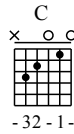

Haru Haru - by BigBang - G Major

GuitarTAB arranged by Handoyo

Website : www.handoyomia.com

Make a donation to get the complete GuitarTAB

Moderate ♩ = 120

Intro

between the : sign, repeat 3x
C

Make a donation to get the complete GuitarTAB
D Em

Musical notation for measures 1-4. Measure 1 is the Intro. Measure 2 contains a repeat sign. Measure 3 is a C chord. Measure 4 is a D chord. Below the staff is a guitar TAB with fret numbers: 0 3-2 3-0 | . 0 3-2 3 | 2 3 2-3-2 3 | 0 4 0 4 0. A 'let ring' instruction is placed above the first measure of the TAB.

Musical notation for measures 5-8. Measure 5 is a C chord. Measure 6 contains a 3x repeat sign. Measure 7 is a D chord. Measure 8 is an Em chord. Below the staff is a guitar TAB with fret numbers: 0 3-2 3-0 | . 0 0 3-2 3-5 | 0 2 3 2 2 3 | 0 3-5 2-3. A 'let ring' instruction is placed above the first measure of the TAB.

Musical notation for measure 9. Below the staff is a guitar TAB with fret numbers: 0 3-2 3-0 | . 0 0 0 0. A 'let ring' instruction is placed above the first measure of the TAB.