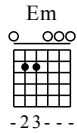

Girl, This is my name card - G Major

GuitarTAB arranged by Handoyo

Buy full GuitarTab at : www.handoyomia.com

Moderate ♩ = 120

Intro
Em

1

let ring

T	0	4	4	3	4	0	4	4	5	4	0	4	4	3	4			
A	1	2	0	2	4	3	4	1	2	0	2	4	4	3	4			
B	0	0	2	2	1	2	0	0	2	2	3	2	0	0	2	2	1	2

4

let ring + let ring

1	2	X	2	0	0	4	0	1	2	0	2	4	4	3	4	1	2	0	2	5	4	3	4	1	2	0	2	3	2	0	2
0	X	0	3	3	2	0	0	0	0	2	2	1	2	0	0	3	2	1	2	0	0	3	2	1	2	0	0	2	0	0	

Verse

Em

8

let ring

0	3	0	0	1	0	3	0	0	0	0	0	0	0	0	0	0	3	0	0	1	0	3	4	3	4	3	4	3	4	
0	2	0	0	1	2	2	3	2	0	0	1	2	2	0	0	1	2	2	0	0	1	2	3	4	3	4	3	4	3	4
0	0	0	0	0	0	0	0	0	0	0	0	0	0	0	0	0	0	0	0	0	0	0	0	0	0	0	0	0	0	0