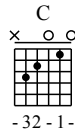

Forever Love - C Major

GuitarTAB arranged by Handoyo

Website : www.handoyomia.com

Make a donation to get the complete GuitarTAB

Moderate ♩ = 70

Make a donation to get the complete GuitarTAB

1

Chord diagrams: C, C, C

let ring

TAB: 5 3 5 5 5 5 3 1 2 | 0 1 1 0 1 0 2 1 0 | 5 3 5 5 5 5 3 1 2

4

Chord diagrams: F, G, C, Em, F, Fm, C, Em

let ring

TAB: 1 1 3 0 | 0 0 1 0 3 0 | 3 1 1 2 1 0 2 1 3 | 0 0 1 0 3 0 | 3 12 3 3 0 | 1 3 0

8

Chord diagrams: F, Fm, Em, Am

let ring

TAB: 3 1 1 3 1 3 1 | 0 0 0 3 3 1 0 3 | 2 3 1 3 1 | 0 0 0 3 3 1 0 3 | 1 1 0 0