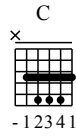

Forever Love - C Major

GuitarTAB arranged by Handoyo

Website : www.handoyomia.com

Make a donation to get the complete GuitarTAB

Moderate ♩ = 70

Make a donation to get the complete GuitarTAB

1

Chord diagrams: C, C, C

let ring

TAB: 5 3 5 5 5 5 3 1 2 | 0 1 1 0 1 0 2 1 0 | 5 3 5 5 5 5 3 1 2

4

Chord diagrams: F, G, C, Em, F, Fm, C, Em

let ring

TAB: 1 1 3 0 | 0 0 1 0 3 0 | 3 1 1 2 1 0 2 1 3 | 0 0 1 0 3 0 | 3 12 3 3 0 | 1 3 0

8

Chord diagrams: F, Fm, Em, Am

let ring

TAB: 3 1 1 3 1 3 1 | 0 0 0 3 3 1 0 3 | 2 3 1 3 1 | 0 0 0 3 3 1 0 3 | 1 1 0 0