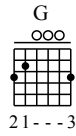

Forever Love - C Major

GuitarTAB arranged by Handoyo

Website : www.handoyomia.com

Make a donation to get the complete GuitarTAB

Moderate ♩ = 70

Make a donation to get the complete GuitarTAB

1

Chord diagrams: C, C, C

let ring

TAB: 5 3 5 5 5 5 3 1 2 | 0 1 1 0 1 0 2 1 0 | 5 3 5 5 5 5 3 1 2

4

Chord diagrams: F, G, C, Em, F, Fm, C, Em

let ring

TAB: 1 1 3 0 | 0 0 1 0 3 0 | 3 1 1 2 1 0 2 1 3 | 0 0 1 0 3 0 | 3 12 3 3 0 | 1 3 0

8

Chord diagrams: F, Fm, Em, Am

let ring

TAB: 3 1 1 3 1 3 1 | 0 0 0 3 3 1 0 3 | 2 3 1 3 1 | 0 0 0 3 3 1 0 3 | 1 1 0 0