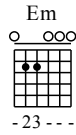

Forever Love - C Major

GuitarTAB arranged by Handoyo

Buy full GuitarTAB at : www.handoyomia.com

Moderate ♩ = 70

1

C C C

let ring

4