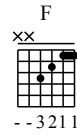

Forever Love - C Major

GuitarTAB arranged by Handoyo

Buy full GuitarTAB at : www.handoyomia.com

Moderate ♩ = 70

1

C C C

let ring

4