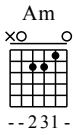

Forever Love - C Major

GuitarTAB arranged by Handoyo

Buy full GuitarTAB at : www.handoyomia.com

Moderate ♩ = 70

1

C C C

let ring

4