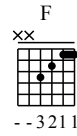

Forever Love - C Major

GuitarTAB arranged by Handoyo

Website : www.handoyomia.com

Make a donation to get the complete GuitarTAB

Moderate ♩ = 70

Make a donation to get the complete GuitarTAB

1

Chord diagrams: C, C, C

let ring

TAB: 5 3 5 5 5 5 3 1 2 | 0 1 1 0 1 0 2 1 0 | 5 3 5 5 5 5 3 1 2

4

Chord diagrams: F, G, C, Em, F, Fm, C, Em

let ring

TAB: 1 1 3 0 | 0 0 1 0 3 0 | 3 1 1 2 1 0 2 1 3 | 0 0 1 0 3 0 | 3 12 3 3 0 | 1 3 0

8

Chord diagrams: F, Fm, Em, Am

let ring

TAB: 3 1 1 3 1 3 1 | 0 0 0 3 3 1 0 3 | 2 3 1 3 1 | 0 0 0 3 3 1 0 3 | 1 1 0 0