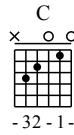

Forever Love - C Major

GuitarTAB arranged by Handoyo

Buy full GuitarTAB at : www.handoyomia.com

Moderate ♩ = 70

1

C C C

let ring

4