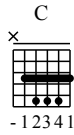

Forever Love - C Major

GuitarTAB arranged by Handoyo

Buy full GuitarTAB at : www.handoyomia.com

Moderate ♩ = 70

1

C C C

let ring

4