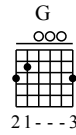

Forever Love - C Major

GuitarTAB arranged by Handoyo

Buy full GuitarTAB at : www.handoyomia.com

Moderate ♩ = 70

1

C C C

let ring

4