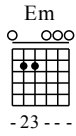

Forever Love - C Major

GuitarTAB arranged by Handoyo

Website : www.handoyomia.com

Make a donation to get the complete GuitarTAB

Moderate ♩ = 70

Make a donation to get the complete GuitarTAB

1

Chord diagrams: C, C, C

let ring

TAB: 5 3 5 5 5 5 3 1 2 | 0 1 1 0 1 0 2 1 0 | 5 3 5 5 5 5 3 1 2

4

Chord diagrams: F, G, C, Em, F, Fm, C, Em

let ring

TAB: 1 1 3 0 | 0 0 1 0 3 0 | 3 1 1 2 1 0 2 1 3 | 0 0 1 0 3 0 | 3 12 3 3 0 | 1 3 0

8

Chord diagrams: F, Fm, Em, Am

let ring

TAB: 3 1 1 3 1 3 1 | 0 0 0 3 3 1 0 3 | 2 3 1 3 1 | 0 0 0 3 3 1 0 3 | 1 1 0 0