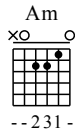

Forever Love - C Major

GuitarTAB arranged by Handoyo

Website : www.handoyomia.com

Make a donation to get the complete GuitarTAB

Moderate ♩ = 70

Make a donation to get the complete GuitarTAB

1

Chord diagrams: C, C, C

let ring

TAB: 5 3 5 5 5 5 3 1 2 | 0 1 1 0 1 0 2 1 0 | 5 3 5 5 5 5 3 1 2

4

Chord diagrams: F, G, C, Em, F, Fm, C, Em

let ring

TAB: 1 1 3 0 | 0 0 1 0 3 0 | 3 1 1 2 1 0 2 1 3 | 0 0 1 0 3 0 | 3 12 3 3 0 | 1 3 0

8

Chord diagrams: F, Fm, Em, Am

let ring

TAB: 3 1 1 3 1 3 1 | 0 0 0 3 3 1 0 3 | 2 3 1 3 1 | 0 0 0 3 3 1 0 3 | 1 1 0 0