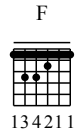

Forever Love - C Major

GuitarTAB arranged by Handoyo

Website : www.handoyomia.com

Make a donation to get the complete GuitarTAB

Moderate ♩ = 70

Make a donation to get the complete GuitarTAB

1

Chord diagrams: C, C, C

let ring

TAB: 5 3 5 5 5 5 3 1 2 | 0 1 1 0 1 0 2 1 0 | 5 3 5 5 5 5 3 1 2

4

Chord diagrams: F, G, C, Em, F, Fm, C, Em

let ring

TAB: 1 1 3 0 | 0 0 1 0 3 0 | 3 1 1 2 1 0 2 1 3 | 0 0 1 0 3 0 | 3 12 3 3 0 | 1 3 0

8

Chord diagrams: F, Fm, Em, Am

let ring

TAB: 3 1 1 3 1 3 1 | 0 0 0 3 3 1 0 3 | 2 3 1 3 1 | 0 0 0 3 3 1 0 3 | 1 1 0 0