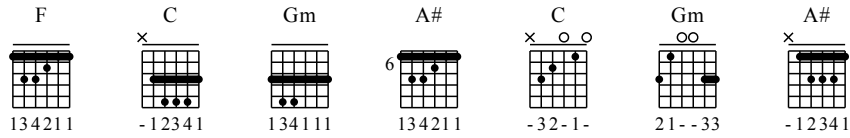

Fearless - F Major

GuitarTAB arranged by Handoyo

Website : www.handoyomia.com

Make a donation to get the complete GuitarTAB

Moderate ♩ = 100

Make a donation to get the complete GuitarTAB

Musical notation for measures 1-4. Chords: F, C, Gm, A#.

Let ring

TAB

Measure	1	2	3	4
1	1-1-3-1-3-5	6-3-6-3-5-5-6-5	6-3-6-3-5-6	8-6-6-5-6-6-8-6
2	1-1-1-1	3-3-3-3	3-3-3-3	6-6-6-6

Musical notation for measures 5-8. Chords: F, C, Gm, A#.

Let ring

Measure	5	6	7	8
5	1-1-3-1-3-5	6-3-6-3-6-6-6	6-3-6-3-5-6	8-6-6-8-6-6-6
6	1-1-1-1	3-3-3-3	3-3-3-3	6-6-6-6

Musical notation for measures 9-11. Chords: F, C, Gm, A#, C.

Let ring

Measure	9	10	11
9	1-3-2-2-3-1-2-3	2-2-3-1-1-5	3-3-2-3-3-2
10	1-1-1-1	3-3-3-3	3-3-3-3
11	1-1-1-1	3-3-3-3	1-1-3-1-1-1