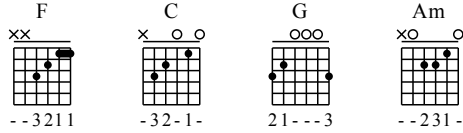

Down - C Major

GuitarTAB arranged by Handoyo

Buy full GuitarTab at : www.handoyomia.com

Moderate ♩ = 130

Intro

1

F C

let ring -----1 let ring -----1 let ring -----1

T
A
B

1-3-1-3 3-5 3-1-1-0-0 1-2 3-3-3 3 1-3-3-3 3

5

G Am F C G

let ring let ring -----1 let ring -----1 let ring -----1

X 1-3-1-3 0-3-1-1-0-0 1-0-1-0-3 1-0-1-0-3 1-3-3-1-3

X X 2 3-2 X 3-3-3 3 X 3-3-3 3 3-3-3-3