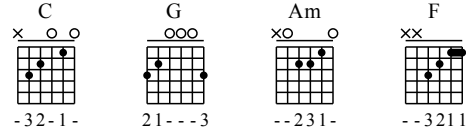

Di Ji Ge Yi Bai Tian - C to D Major

GuitarTAB arranged by Handoyo

Website : www.handoyomia.com

Make a donation to get the complete GuitarTAB

Moderate ♩ = 100

Intro
C

Make a donation to get the complete GuitarTAB

Musical notation for the Intro section, measures 1-3. The notation is in 4/4 time and C major. It features a melodic line with eighth and quarter notes, and a bass line with a steady eighth-note pattern. A 'let ring' instruction is placed above the staff. Below the staff is a guitar TAB with fret numbers and string indicators (T for top, B for bottom).

Musical notation for measures 4-6. The notation is in 4/4 time and C major. It features a melodic line with eighth and quarter notes, and a bass line with a steady eighth-note pattern. Chord changes are indicated above the staff: G, Am, G, F, G. A 'let ring' instruction is placed above the staff. Below the staff is a guitar TAB with fret numbers and string indicators.

Musical notation for measures 7-9. The notation is in 4/4 time and C major. It features a melodic line with eighth and quarter notes, and a bass line with a steady eighth-note pattern. Chord changes are indicated above the staff: C, G, Am, F. A 'let ring' instruction is placed above the staff. Below the staff is a guitar TAB with fret numbers and string indicators.