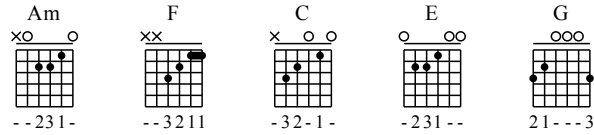

Chao Sao - C Major

GuitarTAB arranged by Handoyo

Buy full GuitarTab at : www.handoyomia.com

Moderate ♩ = 80

1

Am F C

let ring

TAB