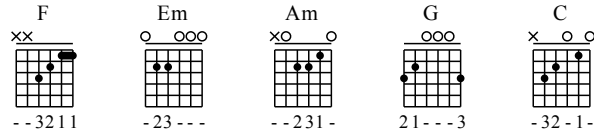

# Chao Ren Bu Hui Fei - C Key

GuitarTAB arranged by Handoyo

Buy full GuitarTab at : [www.handoyomia.com](http://www.handoyomia.com)

Moderate ♩ = 80

Intro

1

F Em

let ring