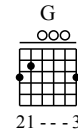

Break Away - C Major

GuitarTAB arranged by Handoyo

Website : www.handoyomia.com

Make a donation to get the complete GuitarTAB

Moderate ♩ = 80

Make a donation to get the complete GuitarTAB

Am G/B C F Am G

let ring