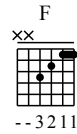

Break Away - C Major

GuitarTAB arranged by Handoyo

Website : www.handoyomia.com

Make a donation to get the complete GuitarTAB

Moderate ♩ = 80

Make a donation to get the complete GuitarTAB

Am G/B C F Am G

let ring