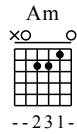

Break Away - C Major

GuitarTAB arranged by Handoyo

Website : www.handoyomia.com

Make a donation to get the complete GuitarTAB

Moderate ♩ = 80

Make a donation to get the complete GuitarTAB

Am G/B C F Am G

let ring