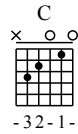

Break Away - C Major

GuitarTAB arranged by Handoyo

Website : www.handoyomia.com

Make a donation to get the complete GuitarTAB

Moderate ♩ = 80

Make a donation to get the complete GuitarTAB

Am G/B C F Am G

let ring