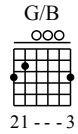

Break Away - C Major

GuitarTAB arranged by Handoyo

Website : www.handoyomia.com

Make a donation to get the complete GuitarTAB

Moderate ♩ = 80

Make a donation to get the complete GuitarTAB

Am G/B C F Am G

let ring