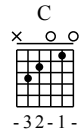

Bei Dui Bei Yong Bao - G Major

GuitarTAB arranged by Handoyo

Buy full GuitarTab at : www.handoyomia.com

Moderate ♩ = 140

Intro
Em

Bm

C

D

G

1

let ring

T
A
B

Em

D

C

D