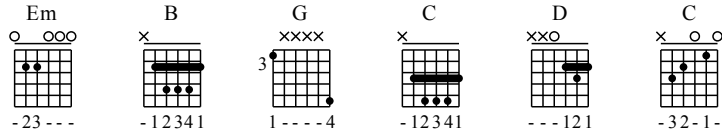

Because I'm Stupid - G Major

GuitarTAB arranged by Handoyo

Buy full GuitarTab at : www.handoyomia.com

Moderate ♩ = 110

1

Em B Em

let ring

TAB

7-8 7-5-3-3 2-0 2-4 7-8 7 8-7-8-7 9 7-8-7

0 0 0 2 4 8 7 8 0

5

G C D Em

let ring

0 3 8-10 8 7 0 7 8-10 8 7 0 7 5-7-5 3 3 2-3-2 0 0 0 0

0 0 0 0 0 0 0 0 0 0 0 0 0 0 0 0 0 0

0 3 3 5 0 3 0 0 0 0 0 0 0 0 0 0 0 0