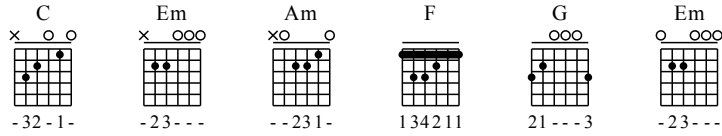

Ban Qing Ge - C Major

GuitarTAB arranged by Handoyo

Website : www.handoyomia.com

Make a donation to get the complete GuitarTAB

Moderate ♩ = 80

Make a donation to get the complete GuitarTAB

Musical notation for the first system, measures 1-4. Chords: C, Em, Am, F, G, C.

Let ring

TAB

0	1	0	1	1	3	1	2	1	0	1	2	0	1	3	0	1	0
3	2	2	0	2	2	3	2	3	0	2	3	2	0	1	0		
						1	3	0	2	3	2	0					

Musical notation for the second system, measures 5-8. Chords: F, G, Em, Am.

Let ring

0	1	3	3	0	1	3	0	0	1	0	0	1	2	0	2	0	0
2	3			0	0	0	0	1	2								
1	1	3		0	2	0											