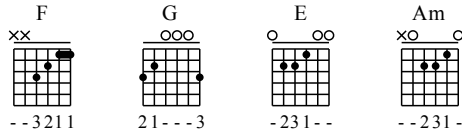

# Bad Romance - C Major

GuitarTAB arranged by Handoyo

Website : [www.handoyomia.com](http://www.handoyomia.com)

Make a donation to get the complete GuitarTAB

Moderate ♩ = 120

Intro

Make a donation to get the complete GuitarTAB

F G E

1

let ring

TAB

Am F G E

5

let ring

Am