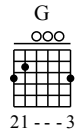

# Already Gone - G Major

GuitarTAB arranged by Handoyo

Buy full GuitarTab at : [www.handoyomia.com](http://www.handoyomia.com)

Moderate ♩ = 80

Strum G D Em C - look at my video  
G D Em C

1  
let ring

4  
let ring