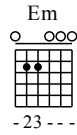

# Already Gone - G Major

GuitarTAB arranged by Handoyo

Buy full GuitarTab at : [www.handoyomia.com](http://www.handoyomia.com)

Moderate ♩ = 80

Strum G D Em C - look at my video  
G D Em C

1  
let ring

4  
let ring