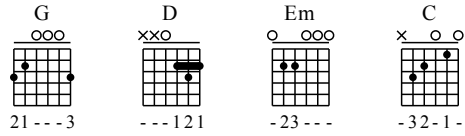

Already Gone - G Major

GuitarTAB arranged by Handoyo

Website : www.handoyomia.com

Make a donation to get the complete GuitarTAB

Moderate ♩ = 80

Strum G D Em C - look at my video
G

Make a donation to get the complete GuitarTAB
Em

1

let ring

TAB

3 3 3-3-3-3 3-1-0 2-2-2-2-2 3-1-0 0-0-0-0-0 3-3-0-3

3 3 3-3 3 0 2 2 0-0-0-0 0 0-0-0-0 0

C G

4

let ring