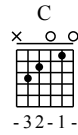

# Already Gone - G Major

GuitarTAB arranged by Handoyo

Buy full GuitarTab at : [www.handoyomia.com](http://www.handoyomia.com)

Moderate ♩ = 80

Strum G D Em C - look at my video  
G D Em C

1  
let ring

4  
let ring