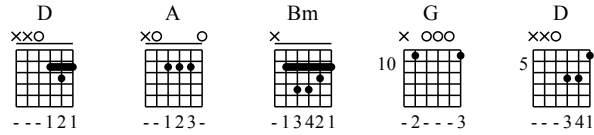

1 2 3 4 - D major

GuitarTAB arranged by Handoyo

Buy full GuitarTab at : www.handoyomia.com

Moderate ♩ = 90

1

D A Bm A G

let ring let ring 4 let ring let ring 4 let ring let ring 4 let ring -----1 let ring -----

5 2 5 0 5 3 5 7 9 10 10 10 10 10 10 10 12 10

0 X 0 X 0 X 0 X 2 X 2 X 0 0 0 0 10 10 10 X 10

X X X X X X X X X X X X X X X X X X

D D

let ring -----1 let ring -----

5 5 5 5 5 5 5 5 5 0 2 2 2 2 2 0 0 2 2 2

7 7 7 7 7 7 7 7 7 0 3 3 3 3 3 3 0 0 0