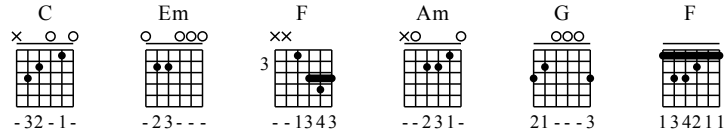

Zhu Ding - C Major

GuitarTAB arranged by Handoyo

Buy full GuitarTab at : www.handoyomia.com

Moderate ♩ = 70

1 C Em F Em

let ring

0 0 1 0 1 3 0 1 3 0 0 0 1 0 5 8 7 7 5 3 1
3 3 0 0 0 0 3 5 3 0 0 0 0 0

5 Am G C Em Am Em G

let ring

1 3 1 3 0 0 0 0 0 2 0 0 0 2 0 2 2 0 0 1 2 2 2 0 2 0 0
0 3 3 3 0 3 0 3 0 3 0 3 0 3

9 C F G

let ring

1 0 0 0 0 0 3 0 2 0 2 3 0 2
2 0 1 0 0 2 0 2 3 1 3