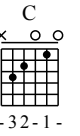

Zhen Shi - G Major

GuitarTAB arranged by Handoyo

Website : www.handoyomia.com

Make a donation to get the complete GuitarTAB

Moderate ♩ = 70

Make a donation to get the complete GuitarTAB

1

E G#m A Am D

let ring

TAB

5

G Am D

let ring

TAB

8

G Em E Am C