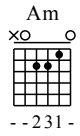

Zhen Shi - G Major

GuitarTAB arranged by Handoyo

Website : www.handoyomia.com

Make a donation to get the complete GuitarTAB

Moderate ♩ = 70

Make a donation to get the complete GuitarTAB

1

E G#m A Am D

let ring

TAB

5

G Am D

let ring

TAB

8

G Em E Am C