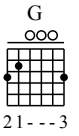

Zhen Shi - G Major

GuitarTAB arranged by Handoyo

Website : www.handoyomia.com

Make a donation to get the complete GuitarTAB

Moderate ♩ = 70

Make a donation to get the complete GuitarTAB

1

E G#m A Am D

let ring

TAB

5

G Am D

let ring

TAB

8

G Em E Am C