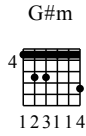

Zhen Shi - G Major

GuitarTAB arranged by Handoyo

Website : www.handoyomia.com

Make a donation to get the complete GuitarTAB

Moderate ♩ = 70

Make a donation to get the complete GuitarTAB

1

E G#m A Am D

let ring

TAB

5

G Am D

let ring

TAB

8

G Em E Am C