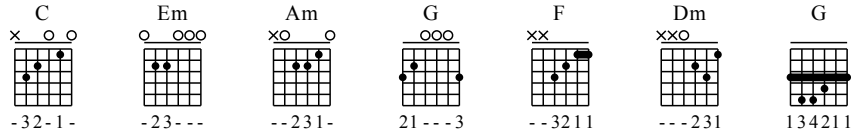

Zheng Fu - C Major

GuitarTAB arranged by Handoyo

Website : www.handoyomia.com

Make a donation to get the complete GuitarTAB

Moderate ♩ = 60

Make a donation to get the complete GuitarTAB

Musical notation for the first system, including a treble clef, 4/4 time signature, and guitar TAB. Chords C, Em, Am, G, F, and Dm are indicated above the staff. The TAB includes fret numbers and techniques like triplets and bends.

Chords: C, Em, Am, G, F, Dm

let ring

TAB: 0-0 1-1-3-3-1-3 0 5 3 5-3 0 0-2 1 2 2 0 1-0 3-1 1 1-3-5 3 3 0 0 3 3 2-2 2 0

Musical notation for the second system, including a treble clef, 4/4 time signature, and guitar TAB. Chord G is indicated above the staff. The TAB includes fret numbers and techniques like triplets and bends.

Chord: G

let ring

TAB: 3 3 3 3 4 4 5 3