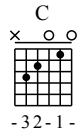

Zhang Xin - C Major

GuitarTAB arranged by Handoyo

Website : www.handoyomia.com

Make a donation to get the complete GuitarTAB

Moderate ♩ = 65

Make a donation to get the complete GuitarTAB

C Csus4 C

let ring

Am F G C Em

let ring

F G F G C G

let ring