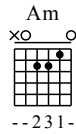

Zhang Xin - C Major

GuitarTAB arranged by Handoyo

Website : www.handoyomia.com

Make a donation to get the complete GuitarTAB

Moderate ♩ = 65

Make a donation to get the complete GuitarTAB

C Csus4 C

let ring