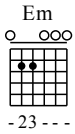

Zhang Xin - C Major

GuitarTAB arranged by Handoyo

Website : www.handoyomia.com

Make a donation to get the complete GuitarTAB

Moderate ♩ = 65

Make a donation to get the complete GuitarTAB

C Csus4 C

let ring

Am F G C Em

let ring

F G F G C G

let ring