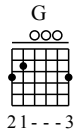

Zhang Xin - C Major

GuitarTAB arranged by Handoyo

Website : www.handoyomia.com

Make a donation to get the complete GuitarTAB

Moderate ♩ = 65

Make a donation to get the complete GuitarTAB

C Csus4 C

let ring

Am F G C Em

let ring

F G F G C G

let ring