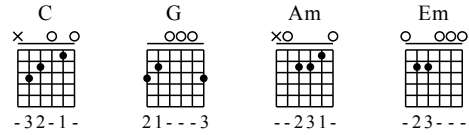

Yue Guang - C Major

GuitarTAB arranged by Handoyo

Buy full GuitarTab at : www.handoyomia.com

Moderate ♩ = 100

1

C G Am

let ring

T
A
B

3-3-3 0-0 1-3-3-3 3-3-3 3-3-3 1-0-0 3-1

3 0 0 2 2 3 0 0 3 1

3 3 0 2 0 2 0 0

Em

5

let ring

0-0-0 0-0-0

2 0 2