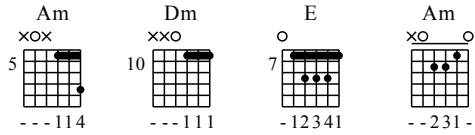

# Ye Qu Mix - C Major

GuitarTAB arranged by Handoyo

Buy full GuitarTab at : [www.handoyomia.com](http://www.handoyomia.com)

Moderate ♩ = 80

Am Dm

1

let ring

TAB