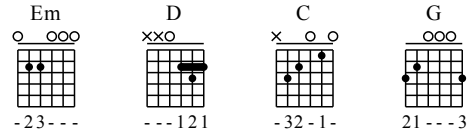

Xin Tiao - G Major

GuitarTAB arranged by Handoyo

Buy full GuitarTab at : www.handoyomia.com

Moderate ♩ = 120

Em D C D G

1

let ring

T
A
B