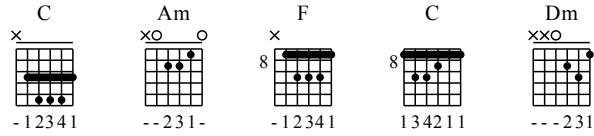

# Xin Tai Ruan - C Major

GuitarTAB arranged by Handoyo

Visit my blog at [www.handoyomia.com](http://www.handoyomia.com)

Make a donation to get the complete GuitarTAB

Moderate ♩ = 90

Make a donation to get the complete GuitarTAB

1

Chord symbols: C, Am, F

let ring

TAB: 3-3-0 | 3-5-3-0 | 0-0-1-3-1-0 | 0-1-1-5-10-10-9

5

Chord symbols: C, F, C, Am, Dm

let ring

TAB: 10-10-8-9 | 10-8-10-10-10 | 8-8-8-0-3-1-0 | 3-5-3-3-3-3-1-1-2