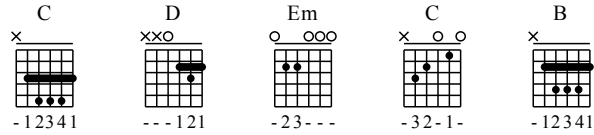

Xing Yu Xin Yuan - G Major

GuitarTAB arranged by Handoyo

Buy full GuitarTab at : www.handoyomia.com

Moderate ♩ = 80

1

C D Em C

let ring

TAB