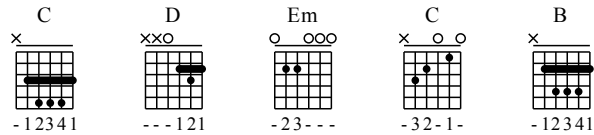

Xing Yu Xin Yuan - G Major

GuitarTAB arranged by Handoyo

Buy full GuitarTab at : www.handoyomia.com

Moderate ♩ = 80

1

C D Em C

let ring

TAB