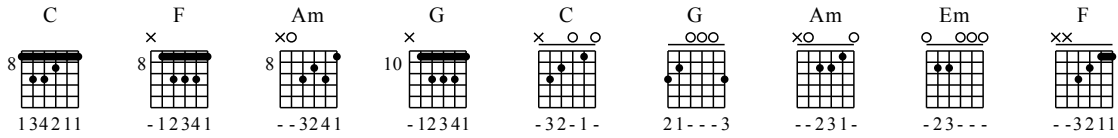

# Xing Qing - C Major

GuitarTAB arranged by Handoyo

Website : [www.handoyomia.com](http://www.handoyomia.com)

Make a donation to get the complete GuitarTAB

Moderate ♩ = 90

Make a donation to get the complete GuitarTAB

Musical notation for measures 1-5. Chords: C, F, Am, G, C. Includes a 'let ring' instruction and a TAB section with fret numbers 8, 9, 10.

Musical notation for measures 6-10. Chords: F, Am, G, C, G. Includes a 'let ring' instruction and a TAB section with fret numbers 8, 9, 10, 3, 0, 2.

Musical notation for measures 11-15. Chords: Am, Em, F, Em. Includes a 'let ring' instruction and a TAB section with fret numbers 0, 1, 2, 3, 5.