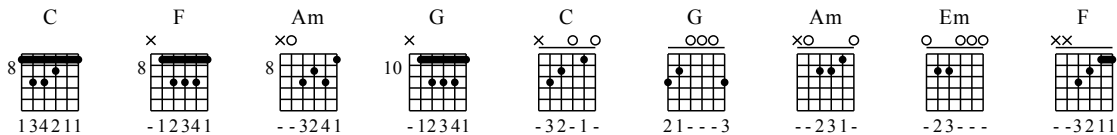

Xing Qing - C Major

GuitarTAB arranged by Handoyo

Buy full GuitarTab at : www.handoyomia.com

Moderate ♩ = 90

1 C F Am G C

let ring

TAB notation for measures 1-5, showing fret numbers on the strings.

6 F Am G C G

let ring

TAB notation for measures 6-10, including triplets and a key signature change to D minor.

11 Am Em F Em

let ring

TAB notation for measures 11-15, including triplets and a key signature change to D minor.