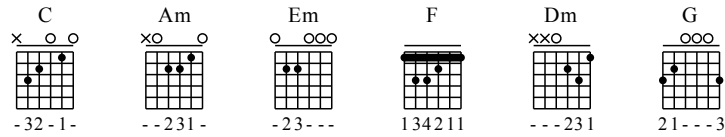

Xia Yi Ge Tian Liang - C Major

GuitarTAB arranged by Handoyo

Buy full GuitarTab at : www.handoyomia.com

Moderate ♩ = 120

Musical notation for the first system, measures 1-5. Chords: C, Am, Em.

1

C Am Em

let ring

TAB

0	3	3	3	5	3	0	0	1	0	1	0	3	0	0	0
3	3	2	0	0	0	0	0	0	0	0	0	0	0	0	0
3	3	2	0	0	0	0	0	0	0	0	0	0	0	0	0

Musical notation for the second system, measures 6-10. Chords: F, Em, Dm, G.

6

F Em Dm G

let ring

TAB

1	1	3	0	3	5	3	1	3	0	1	3	0	0	0	0
2	1	3	0	3	5	3	1	0	2	3	0	1	3	0	0
1	1	0	0	0	0	0	0	0	0	0	3	3	3	3	3