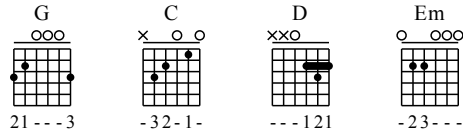

Xiao Jiu Wo - G Major

GuitarTAB arranged by Handoyo

Website : www.handoyomia.com

Make a donation to get the complete GuitarTAB

Moderate ♩ = 100

Make a donation to get the complete GuitarTAB

1

G C G C