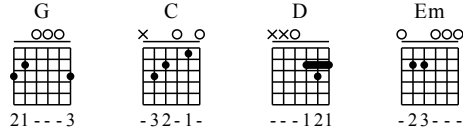

Xiao Jiu Wo - G Major

GuitarTAB arranged by Handoyo

Buy full GuitarTab at : www.handoyomia.com

Moderate ♩ = 100

1

G C G C

let ring

TAB