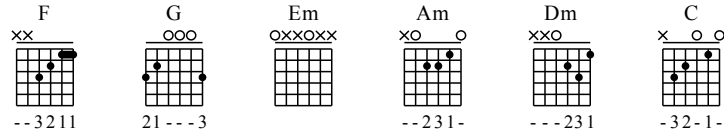

Wo Zhen De Shou Shang Le - C Major

GuitarTAB arranged by Handoyo

Visit my blog at www.handoyomia.com

Make a donation to get the complete GuitarTAB

Moderate ♩ = 70

Make a donation to get the complete GuitarTAB

1

let ring

T
A
B

2 1 2 3-5 3 0 0 3-1 2 1-0 1 2 1 3-1

F G Em Am Dm G C

5

let ring

0 1 3 3 3 0 0 0 1 0 1 1 0 0 1 3 0 1 1 0 0 1 3 0 1 1 0 0 1 3 0 1 1 0