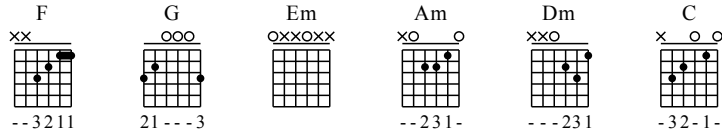

# Wo Zhen De Shou Shang Le - C Major

GuitarTAB arranged by Handoyo

Buy full GuitarTab at : [www.handoyomia.com](http://www.handoyomia.com)

Moderate ♩ = 70

1

let ring

T  
A  
B

2 1 2 3 5 3 0 0 3 1 2 1 0 1 2 1 3 1