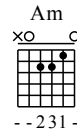

# What A Wonderful World - G Major

GuitarTAB arranged by Handoyo

Buy full GuitarTab at : [www.handoyomia.com](http://www.handoyomia.com)

Moderate ♩ = 120

1

G Am G Am G Bm

let ring

T  
A  
B

4

C Bm Am G B Em

let ring