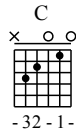

# What A Wonderful World - G Major

GuitarTAB arranged by Handoyo

Buy full GuitarTab at : [www.handoyomia.com](http://www.handoyomia.com)

Moderate ♩ = 120

1

G Am G Am G Bm

let ring

T  
A  
B

4

C Bm Am G B Em

let ring