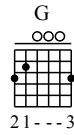

# What A Wonderful World - G Major

GuitarTAB arranged by Handoyo

Buy full GuitarTab at : [www.handoyomia.com](http://www.handoyomia.com)

Moderate ♩ = 120

1

G Am G Am G Bm

let ring

T  
A  
B

4

C Bm Am G B Em

let ring