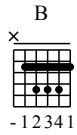

# What A Wonderful World - G Major

GuitarTAB arranged by Handoyo

Buy full GuitarTab at : [www.handoyomia.com](http://www.handoyomia.com)

Moderate ♩ = 120

1

G Am G Am G Bm

let ring

T  
A  
B

4

C Bm Am G B Em

let ring