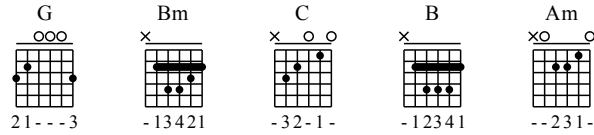

Wei Yi - G Major

GuitarTAB arranged by Handoyo

Buy full GuitarTab at : www.handoyomia.com

Moderate ♩ = 60

1

G Bm C B

let ring

TAB

3 0 3 0 2 3 0 3 0 3 3 3 1 1 0 1 1 0 2 0 0 4 4 2 4 4 1

Am G

5

let ring

1 1 1 0 0 3 0 0 2 0 0 0 2 2 0 0 0 0 3