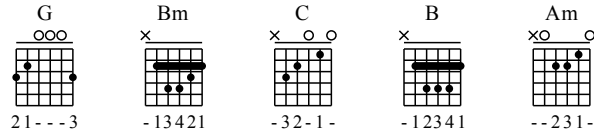

Wei Yi - G Major

GuitarTAB arranged by Handoyo

Website : www.handoyomia.com

Make a donation to get the complete GuitarTAB

Moderate ♩ = 60

Make a donation to get the complete GuitarTAB

G Bm C B

1

let ring

TAB

3 0 3 0 2 | 3 0 3 0 3 3 | 3 1 1 0 1 1 0 0 0 | 4 4 2

0 0 0 | 2 2 2 3 3 3 | 2 4 4 1

Am G

5

let ring

TAB