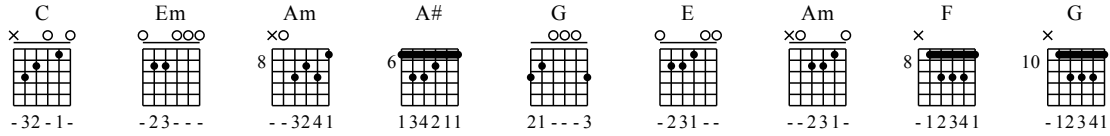

Tai Xiang Ai Ni - C Major

GuitarTAB arranged by Handoyo

Website : www.handoyomia.com

Make a donation to get the complete GuitarTAB

Moderate ♩ = 60

Make a donation to get the complete GuitarTAB

Chords: C, Em, Am, A#, G

Musical notation for the first system (measures 1-4) in 4/4 time. The melody is written on a treble clef staff. Below the staff is a guitar TAB with six lines. The TAB includes fret numbers and techniques like 'let ring' and '3' (triplets). The chords C, Em, Am, A#, and G are indicated above the staff.

Chords: C, E, Am, G, F, G

Musical notation for the second system (measures 5-8) in 4/4 time. The melody continues on the treble clef staff. The guitar TAB below shows fret numbers and techniques. The chords C, E, Am, G, F, and G are indicated above the staff.