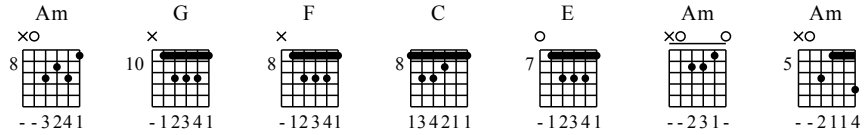

Still Loving You - C Major

GuitarTAB arranged by Handoyo

Buy full GuitarTab at : www.handoyomia.com

Moderate ♩ = 100

Am G F C E

Musical staff 1: Treble clef, 4/4 time. Notes: G4, A4, B4, C5, B4, A4, G4, F4, E4, D4, C4. Chords: Am, G, F, C, E.

let ring

TAB staff 1: 8 10 8 10 8 10 11 10 8 10 8 10 7 9 7 9

Am G F C E

Musical staff 2: Treble clef, 4/4 time. Notes: G4, A4, B4, C5, B4, A4, G4, F4, E4, D4, C4. Chords: Am, G, F, C, E.

let ring

TAB staff 2: 8 10 8 10 8 10 11 10 8 10 8 10 7 9 7 9

Am Am

Musical staff 3: Treble clef, 4/4 time. Notes: G4, A4, B4, C5, B4, A4, G4, F4, E4, D4, C4. Chords: Am, Am.

let ring

TAB staff 3: 0 1 2 2 2 2 3-1 0 1 0 8 8 8 8 7 5 0 1 0 2 2 2 2 2 2 0 0 0 0