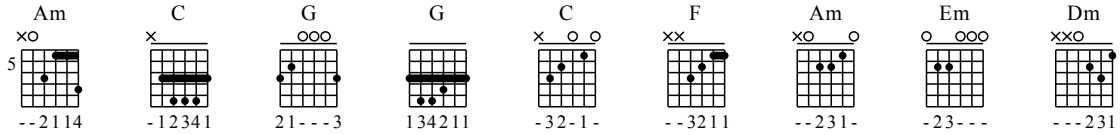

Shu Yu - C Major

GuitarTAB arranged by Handoyo

Buy full GuitarTab at : www.handoyomia.com

Moderate ♩ = 70

Am C G Am C

1

let ring

5-7 8 5-5 7-5-3 5 5 3 5-3 5-7 8 5-7-8-5-3 5

0 3 3 5 4 5 4 5 5 0 3

G C G F G C Am Em

5

let ring

3 3 3 3 0 0 1-3 3 0 0 3-1-1-3-5 0 0-3 1 3-5 3 0

4 3 4 0 0 0 0 0 3 0 0 0 0 0 2 0

3 3 3 3 3 3 3 2 0 0

Dm G C G