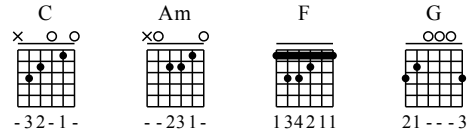

Shi Guang Ji - C Major

GuitarTAB arranged by Handoyo

Buy full GuitarTab at : www.handoyomia.com

Moderate ♩ = 110

C Am

let ring

TAB

0 3 0 1 0 | 0 3 0 1 0 | 0 3 0 1 0 | 0 3 0 1 0

2 0 2 0 3 | 2 0 2 0 2 | 0 0 0 0 0 | 2 0 2 0 0

3 3 3 2 0 | 3 3 2 0 0 | 0 0 0 0 0 | 0 0 0 0 0

F G

let ring

let ring --

0 3 0 1 0 | 0 3 0 1 0 | 0 3 0 1 0 | 0 0 0 0 0

2 0 2 0 1 | 2 0 2 0 1 | 2 0 2 0 0 | 0 0 0 0 0