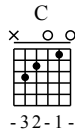

Shi Guang Ji - C Major

GuitarTAB arranged by Handoyo

Website : www.handoyomia.com

Make a donation to get the complete GuitarTAB

Moderate ♩ = 110

Make a donation to get the complete GuitarTAB
Am

1 C

let ring

TAB

3	0	1	0	3	0	1	0	3	0	1	0	3	0	1	0
2	0	2	0	2	0	2	0	2	0	2	0	2	0	2	0
3	3	3	3	3	3	3	3	3	3	3	3	3	3	3	3

5 F G

let ring

let ring

3	0	1	0	3	0	1	0	3	0	1	0	0	0	0	0
2	0	2	0	2	0	2	0	2	0	2	0	0	0	0	0
1	1	1	1	1	1	1	1	3	3	3	3	3	3	3	3