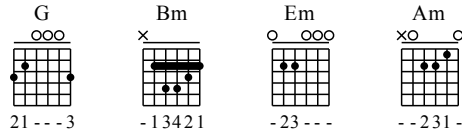

Rong Yi Shou Shang De Nu Ren - G Major

GuitarTAB arranged by Handoyo

Website : www.handoyomia.com

Make a donation to get the complete GuitarTAB

Moderate ♩ = 60

G Bm Em Bm

1

Make a donation to get the complete GuitarTAB

let ring

T
A
B

0-2 0-0-0-2 4-4 0-3 3-5-5-2 5-3 4-4 3-3 3-2 0-0 2-2

Am Em

let ring

0-0-0 1-2-0 2-0-2 0-0