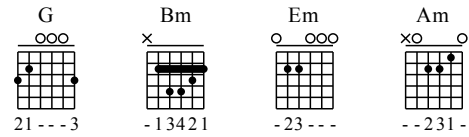

# Rong Yi Shou Shang De Nu Ren - G Major

GuitarTAB arranged by Handoyo

Buy full GuitarTab at : [www.handoyomia.com](http://www.handoyomia.com)

Moderate ♩ = 60

G Bm Em Bm

1

let ring

TAB

0-2 0-0-0-2 0-4-4-0-3 3-5-5-2-5-3-4-4 3-3-3-2-2-0-0-2-2

Am Em

4

let ring

0-0-0-0 1-2-0-2-0-2-0-0 0-0-0-0