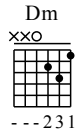

Ren Cuo - C Major

GuitarTAB arranged by Handoyo

Buy full GuitarTab at : www.handoyomia.com

Moderate ♩ = 110

C

G

Am

G

F

1

let ring

T
A
B

G

C

C

Dm