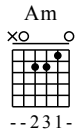

Ren Cuo - C Major

GuitarTAB arranged by Handoyo

Buy full GuitarTab at : www.handoyomia.com

Moderate ♩ = 110

C

G

Am

G

F

1

let ring

T
A
B

G

C

C

Dm