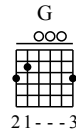

Ren Cuo - C Major

GuitarTAB arranged by Handoyo

Buy full GuitarTab at : www.handoyomia.com

Moderate ♩ = 110

C

G

Am

G

F

1

let ring

T
A
B

G

C

C

Dm