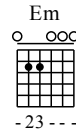

Ren Cuo - C Major

GuitarTAB arranged by Handoyo

Buy full GuitarTab at : www.handoyomia.com

Moderate ♩ = 110

C

G

Am

G

F

1

let ring

T
A
B

G

C

C

Dm