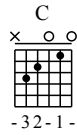

Ren Cuo - C Major

GuitarTAB arranged by Handoyo

Website : www.handoyomia.com

Moderate ♩ = 110

C

G

Am

G