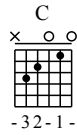

Ren Cuo - C Major

GuitarTAB arranged by Handoyo

Buy full GuitarTab at : www.handoyomia.com

Moderate ♩ = 110

C

G

Am

G

F

1

let ring

T
A
B

G

C

C

Dm