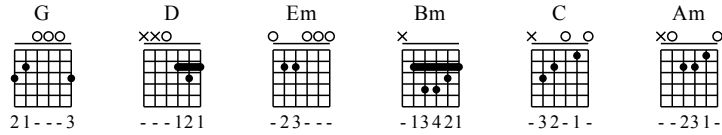

Rang Wo Huan Xi Rang Wo You - G Major

GuitarTAB arranged by Handoyo

Buy full GuitarTab at : www.handoyomia.com

Moderate ♩ = 110

Musical notation for measures 1-4. Chords: G, D, Em.

1

let ring

TAB

Musical notation for measures 5-8. Chords: Bm, C, G, Am.

5

let ring

Musical notation for measures 9-10. Chords: D, G.

9

let ring