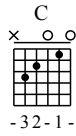

# Qi Shi Ni Bu Dong Wo De Xin - C Major

GuitarTAB arranged by Handoyo

Website : [www.handoyomia.com](http://www.handoyomia.com)

Make a donation to get the complete GuitarTAB

Moderate ♩ = 100

Make a donation to get the complete GuitarTAB

C Am F G

1

let ring -----

|   |   |         |           |           |         |
|---|---|---------|-----------|-----------|---------|
|   | 0 | 1-0-3-3 | 0-2-1-2-2 | 1-1-3-2-1 | 0-0-0-0 |
| T | 0 | 1-0-3-3 | 2-1-2-2   | 1-1-3-2-1 | 0-0-0-0 |
| A |   | 3-2-0-0 | 0-2-0-2   | 3-2-3-3   | 0-0-0-0 |
| B |   | 3-2-0-0 | 0-2-0-2   | 3-2-3-3   | 0-0-0-0 |

C

6

let ring -----

|   |         |
|---|---------|
|   | 1-0-3-3 |
| T | 1-0-3-3 |
| A | 3-2-0-0 |
| B | 3-2-0-0 |