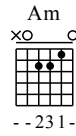

# Qi Shi Ni Bu Dong Wo De Xin - C Major

GuitarTAB arranged by Handoyo

Website : [www.handoyomia.com](http://www.handoyomia.com)

Make a donation to get the complete GuitarTAB

Moderate ♩ = 100

Make a donation to get the complete GuitarTAB

C Am F G

1

let ring -----

|   |   |         |           |           |         |
|---|---|---------|-----------|-----------|---------|
|   | 0 | 1-0-3-3 | 0-2-1-2-2 | 1-1-3-2-1 | 0-0-0-0 |
| T | 0 | 1-0-3-3 | 2-1-2-2   | 1-1-3-2-1 | 0-0-0-0 |
| A |   | 3-2-0-0 | 0-2-0-2   | 3-2-3-3   | 0-0-0-0 |
| B |   | 3-2-0-0 | 0-2-0-2   | 3-2-3-3   | 0-0-0-0 |

C

6

let ring -----

|   |         |
|---|---------|
|   | 1-0-3-3 |
| T | 1-0-3-3 |
| A | 3-2-0-0 |
| B | 3-2-0-0 |