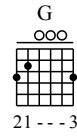

# Qi Shi Ni Bu Dong Wo De Xin - C Major

GuitarTAB arranged by Handoyo

Website : [www.handoyomia.com](http://www.handoyomia.com)

Make a donation to get the complete GuitarTAB

Moderate ♩ = 100

Make a donation to get the complete GuitarTAB

C Am F G

1

let ring -----

|   |   |         |           |           |         |
|---|---|---------|-----------|-----------|---------|
|   | 0 | 1-0-3-3 | 0-2-1-2-2 | 1-1-3-2-1 | 0-0-0-0 |
| T | 0 | 1-0-3-3 | 2-1-2-2   | 1-1-3-2-1 | 0-0-0-0 |
| A |   | 3-2-0-0 | 0-2-0-2   | 3-2-3-3   | 0-0-0-0 |
| B |   | 3-2-0-0 | 0-2-0-2   | 3-2-3-3   | 0-0-0-0 |

C

6

let ring -----

|   |         |
|---|---------|
|   | 1-0-3-3 |
| T | 1-0-3-3 |
| A | 3-2-0-0 |
| B | 3-2-0-0 |