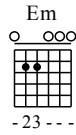

Qing Ren De Guan Huai - G Major

GuitarTAB arranged by Handoyo

Buy full GuitarTab at : www.handoyomia.com

Moderate ♩ = 60

Em Am Em

let ring

TAB

B Am Em B