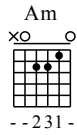

Qing Ren De Guan Huai - G Major

GuitarTAB arranged by Handoyo

Buy full GuitarTab at : www.handoyomia.com

Moderate ♩ = 60

Em Am Em

let ring

TAB

B Am Em B