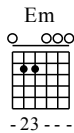

Qing Ren De Guan Huai - G Major

GuitarTAB arranged by Handoyo

Visit www.handoyomia.com

Moderate ♩ = 60

Make a donation to get the complete GuitarTAB

Em Am Em

let ring

TAB