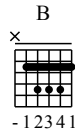

Qing Ren De Guan Huai - G Major

GuitarTAB arranged by Handoyo

Buy full GuitarTab at : www.handoyomia.com

Moderate ♩ = 60

Em Am Em

let ring

TAB

B Am Em B