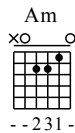

Qing Ren De Guan Huai - G Major

GuitarTAB arranged by Handoyo

Visit www.handoyomia.com

Moderate ♩ = 60

Make a donation to get the complete GuitarTAB

Em Am Em

let ring

TAB