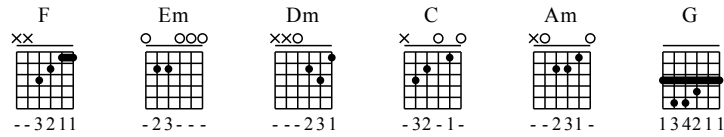

# Qing Hua Ci - C Major

GuitarTAB arranged by Handoyo

Buy full GuitarTab at : [www.handoyomia.com](http://www.handoyomia.com)

Moderate ♩ = 110

Musical notation for the first system, measures 1-4. Chords: F, Em, Dm.

Guitar TAB for the first system, measures 1-4. Includes "let ring" instruction.

Musical notation for the second system, measures 5-8. Chords: C, Am, Dm, G.

Guitar TAB for the second system, measures 5-8. Includes "let ring" instruction.

Musical notation for the third system, measures 9-12. Chord: C.

Guitar TAB for the third system, measures 9-12. Includes "let ring" instruction.