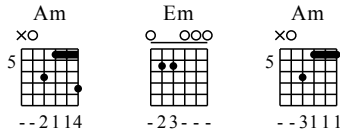

Qiao Ke Shu Shu - C Major

GuitarTAB arranged by Handoyo

Website : www.handoyomia.com

Make a donation to get the complete GuitarTAB

Moderate ♩ = 120

Make a donation to get the complete GuitarTAB

Am Em

1
let ring -----| let ring -----| let ring -----| let ring -----| let ring -----|
8 0 0 8 0 10 8 7 0 0 7
2 0 3 2 0 X 0 0 X 0 0 0 X 0 7 7 0 X 0 7 7