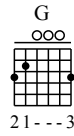

Qian Shan Wan Shui - C Major

GuitarTAB arranged by Handoyo

Website : www.handoyomia.com

Make a donation to get the complete GuitarTAB

Moderate ♩ = 120

Make a donation to get the complete GuitarTAB

1

C F C G C

let ring

TAB

6

F C G C F

let ring

let ring

11

G C