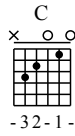

Qian Shan Wan Shui - C Major

GuitarTAB arranged by Handoyo

Website : www.handoyomia.com

Make a donation to get the complete GuitarTAB

Moderate ♩ = 120

Make a donation to get the complete GuitarTAB

1

C F C G C

let ring

TAB

6

F C G C F

let ring

let ring

11

G C