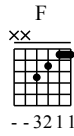

Qian Shan Wan Shui - C Major

GuitarTAB arranged by Handoyo

Website : www.handoyomia.com

Make a donation to get the complete GuitarTAB

Moderate ♩ = 120

Make a donation to get the complete GuitarTAB

1

C F C G C

let ring

TAB

6

F C G C F

let ring

let ring

11

G C