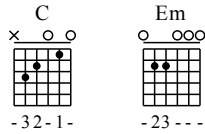

# Peng You - by Wu Yin Liang Pin - C Major

GuitarTAB arranged by Handoyo

Website : [www.handoyomia.com](http://www.handoyomia.com)

Make a donation to get the complete GuitarTAB

Moderate ♩ = 70

Make a donation to get the complete GuitarTAB

1

let ring -----

T  
A  
B

1	1-3	3-5	4	1-3	3-5	4	6	4
1				1	1-3	3-5	4	

5

let ring -----

3	1	0	3	0	1	0	0	3	8	8	3	6	4	3	1	0	1	0	3	8	8	3	6	4	3	1
				0	1	0	0	0	1							0	1	0	0	1						
			3													3										