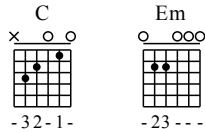

Peng You - by Wu Yin Liang Pin - C Major

GuitarTAB arranged by Handoyo

Buy full GuitarTab at : www.handoyomia.com

Moderate ♩ = 70

1

let ring

TAB

1-1-3 3-5 4 1-1-3 3-5 4 6 4

Detailed description: This system contains the first four measures of the piece. The top staff is a treble clef in 4/4 time. The first measure has a whole rest. The second measure contains a quarter note G4 (sharp), an eighth note A4 (sharp), and an eighth note B4 (sharp). The third measure contains a quarter note A4 (sharp), a quarter note G4 (sharp), and a quarter note F4 (sharp). The fourth measure contains a quarter note G4 (sharp), a quarter note A4 (sharp), and a quarter note B4 (sharp). The bottom staff shows the guitar tablature with fret numbers: 1-1-3, 3-5 4, 1-1-3, 3-5 4 6 4.

5

let ring

3-1-0 3 0-1-0 0-3-8-8-3 6-4-3-1 0-1-0 0-3-8-8-3 6-4-3-1

Detailed description: This system contains measures 5 through 8. The top staff continues the melody from the previous system. The bottom staff shows the guitar tablature with fret numbers: 3-1-0 3, 0-1-0 0-3-8-8-3, 6-4-3-1, 0-1-0 0-3-8-8-3, 6-4-3-1.

10

let ring

0-3 0-1-3 1-0

Detailed description: This system contains measures 9 through 10. The top staff shows a change in time signature from 4/4 to 2/4. The bottom staff shows the guitar tablature with fret numbers: 0-3 0-1-3 1-0.