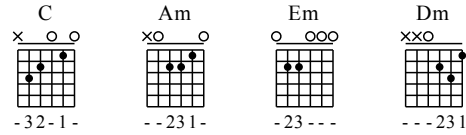

Peng You - C Major

GuitarTAB arranged by Handoyo

Buy full GuitarTab at : www.handoyomia.com

Moderate ♩ = 120

1

C Am Em

let ring

T
A
B