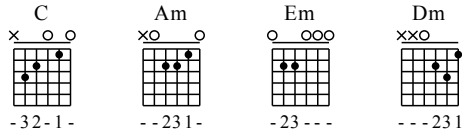

Peng You - C Major

GuitarTAB arranged by Handoyo

Website : www.handoyomia.com

Make a donation to get the complete GuitarTAB

Moderate ♩ = 120

Make a donation to get the complete GuitarTAB

1

C Am Em