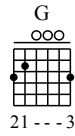

# One World One Dream - C Major

GuitarTAB arranged by Handoyo

Website : [www.handoyomia.com](http://www.handoyomia.com)

Make a donation to get the complete GuitarTAB

Moderate ♩ = 75

Make a donation to get the complete GuitarTAB

Musical notation for measures 1-4. Chords: C, A#, G. Includes a treble clef staff with notes and a guitar TAB staff with fret numbers and triplets. A dashed line indicates 'let ring'.

Musical notation for measures 5-8. Chords: C, Em, F, G, C, Em. Includes a treble clef staff with notes and a guitar TAB staff with fret numbers and triplets. A dashed line indicates 'let ring'.

Musical notation for measures 9-10. Chords: G, F, Em. Includes a treble clef staff with notes and a guitar TAB staff with fret numbers and triplets. A dashed line indicates 'let ring'.