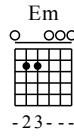

# One World One Dream - C Major

GuitarTAB arranged by Handoyo

Website : [www.handoyomia.com](http://www.handoyomia.com)

Make a donation to get the complete GuitarTAB

Moderate ♩ = 75

Make a donation to get the complete GuitarTAB

Musical notation for measures 1-4. Chords: C, A#, G. Includes a treble clef staff with notes and a guitar TAB staff with fret numbers and triplets. A dashed line indicates 'let ring'.

Musical notation for measures 5-8. Chords: C, Em, F, G, C, Em. Includes a treble clef staff with notes and a guitar TAB staff with fret numbers and triplets. A dashed line indicates 'let ring'.

Musical notation for measures 9-10. Chords: G, F, Em. Includes a treble clef staff with notes and a guitar TAB staff with fret numbers and triplets. A dashed line indicates 'let ring'.