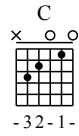

# One World One Dream - C Major

GuitarTAB arranged by Handoyo

Website : [www.handoyomia.com](http://www.handoyomia.com)

Make a donation to get the complete GuitarTAB

Moderate ♩ = 75

Make a donation to get the complete GuitarTAB

Musical notation for measures 1-4. Chords: C, A#, G. Includes a treble clef staff with notes and a guitar TAB staff with fret numbers and triplets. A dashed line indicates 'let ring'.

Musical notation for measures 5-8. Chords: C, Em, F, G, C, Em. Includes a treble clef staff with notes and a guitar TAB staff with fret numbers and triplets. A dashed line indicates 'let ring'.

Musical notation for measures 9-10. Chords: G, F, Em. Includes a treble clef staff with notes and a guitar TAB staff with fret numbers and triplets. A dashed line indicates 'let ring'.