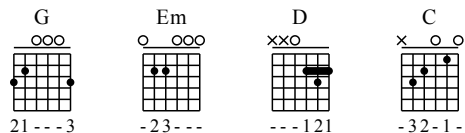

Nothing Gonna Change My Love For You - G Major

GuitarTAB arranged by Handoyo

Buy full GuitarTab at : www.handoyomia.com

Moderate ♩ = 130

1

G Em

let ring

T
A
B

0-1 3-0-3 0-3 3-5-3 0-0

3 3 3 0

Detailed description: This system contains the first four measures of the piece. The top staff is a treble clef in 4/4 time, showing a melody starting on G4. The guitar TAB below it shows the fretting for each measure. Chords G and Em are indicated above the staff. The instruction 'let ring' is placed below the first measure. The TAB lines are labeled T, A, and B from top to bottom.

D C

let ring

2-3-2 3-0 0-1 0-0 0-1 0-0 0-1 0-0

0-2 2-3-0 3 2

Detailed description: This system contains the next four measures. The top staff shows a melody that ends with a double bar line. The guitar TAB below it shows the fretting. Chords D and C are indicated above the staff. The instruction 'let ring' is placed below the first measure.